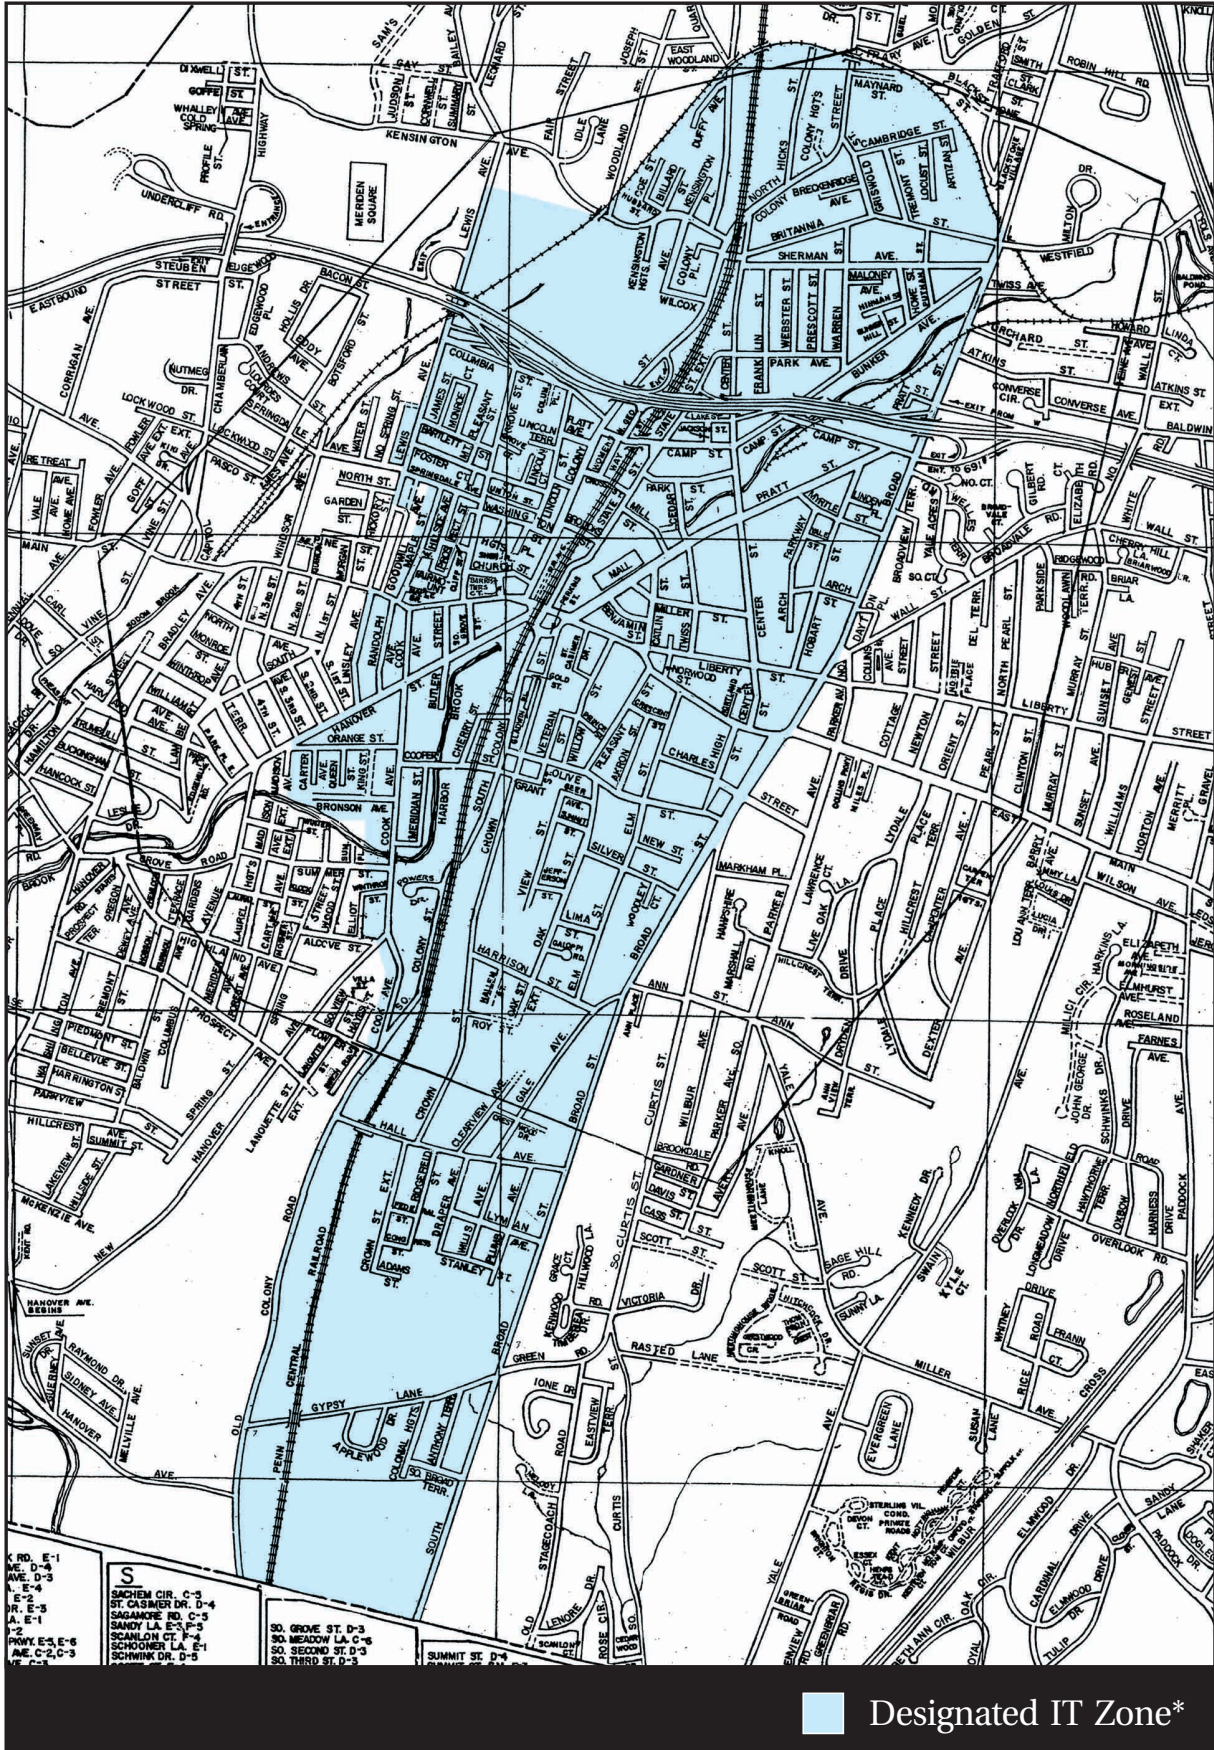

# Meriden's IT Zone Boundaries Map

\* Eligible properties are within the boundaries unless noted on the official IT Zone Map. This map is for general designation only. For official boundaries, please visit or call the Meriden Economic Development offices at 203-630-4151.